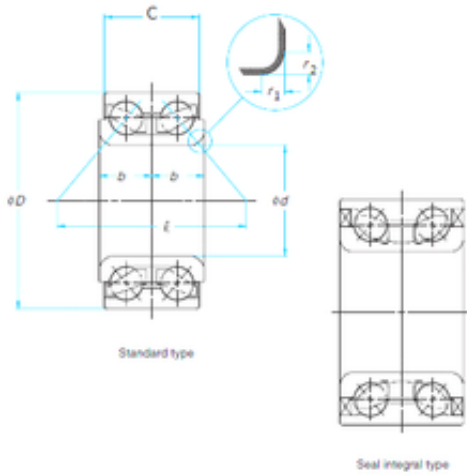

BEARING CORP.OF AMERICA

43 mm x 76 mm x 43 mm RCJT60-N Bearing Housing Units GG.CJT12-N

Bearing No. 510060

Size	43x76x43 mm
Bore Diameter	43 mm
Outer Diameter	76 mm
Width	43 mm
d	43 mm
D	76 mm
B	43 mm

510060 Bearing 2D drawings and 3D CAD models