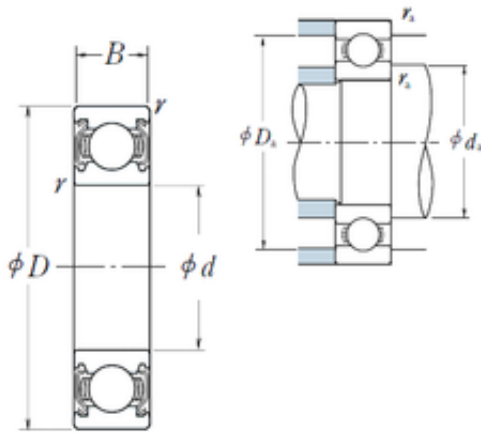

BEARING CORP.OF AMERICA

45 mm x 100 mm x 25 mm 628zz Bearing
8*24*8mm Deep Groove Ball Bearing 628 2rs

Bearing No. 6309ZZ

6309ZZ Bearing 2D drawings and 3D CAD models

Size	45x100x25 mm
Bore Diameter	45 mm
Outer Diameter	100 mm
Width	25 mm
d	45 mm
D	100 mm
B	25 mm
C	25 mm
r min.	1,5 mm
da min.	53 mm
da max	61,5 mm
Da max.	92 mm
ra max.	1,5 mm
Weight	0,829 Kg
Basic dynamic load rating (C)	53 kN
Basic static load rating (C0)	32 kN
(Grease) Lubrication Speed	6 700 r/min
Category	Single Row Ball Bearings
Inventory	0.0
Manufacturer Name	NSK
Minimum Buy Quantity	N/A
Weight / Kilogram	0.842
EAN	0029176017049
Product Group	B00308
Enclosure	2 Metal Shields

BEARING CORP.OF AMERICA

Precision Class	ABEC 1 ISO P0
Maximum Capacity / Filling Slot	No
Rolling Element	Ball Bearing
Snap Ring	No
Internal Special Features	No
Cage Material	Steel
Internal Clearance	C0-Medium
Inch - Metric	Metric
Long Description	45MM Bore; 100MM Outside Diameter; 25MM Outer Race Diameter; 2 Metal Shields; Ball Bearing; ABEC 1 ISO P0; No Filling Slot; No Snap Ring; No Internal Special Features
Category	Single Row Ball Bearing
UNSPSC	31171504
Harmonized Tariff Code	8482.10.50.68
Noun	Bearing
Keyword String	Ball
Manufacturer URL	http://www.nskamericas.com
Manufacturer Item Number	6309ZZ
Weight / LBS	0.82
Bore	1.772 Inch 45 Millimeter
Outer Race Width	0.984 Inch 25 Millimeter
Outside Diameter	3.937 Inch 100 Millimeter
bore diameter:	45 mm
snap ring included:	Without Snap Ring
outside diameter:	100 mm
internal clearance:	C0
overall width:	25 mm
dynamic load capacity:	53000 N
bore type:	Round